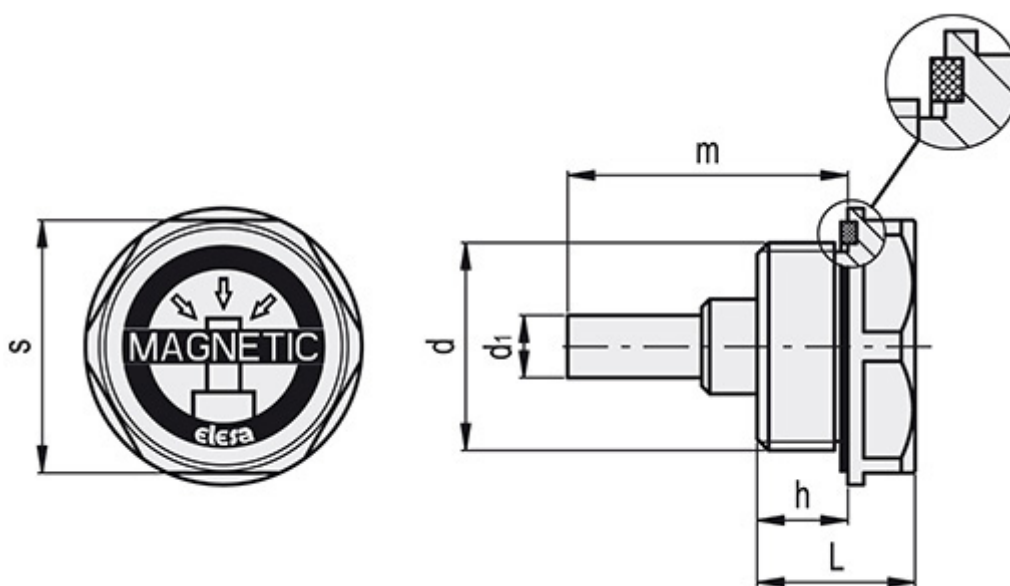

Article number: 2311059775
Description: Elesa Magnetic plug
TMB-HT-24-G 1/2

Measures

d1	= 8
e	= G 1/2
h	= 11
L	= 18.5
m	= 34
s	= 24
Weight	= 28